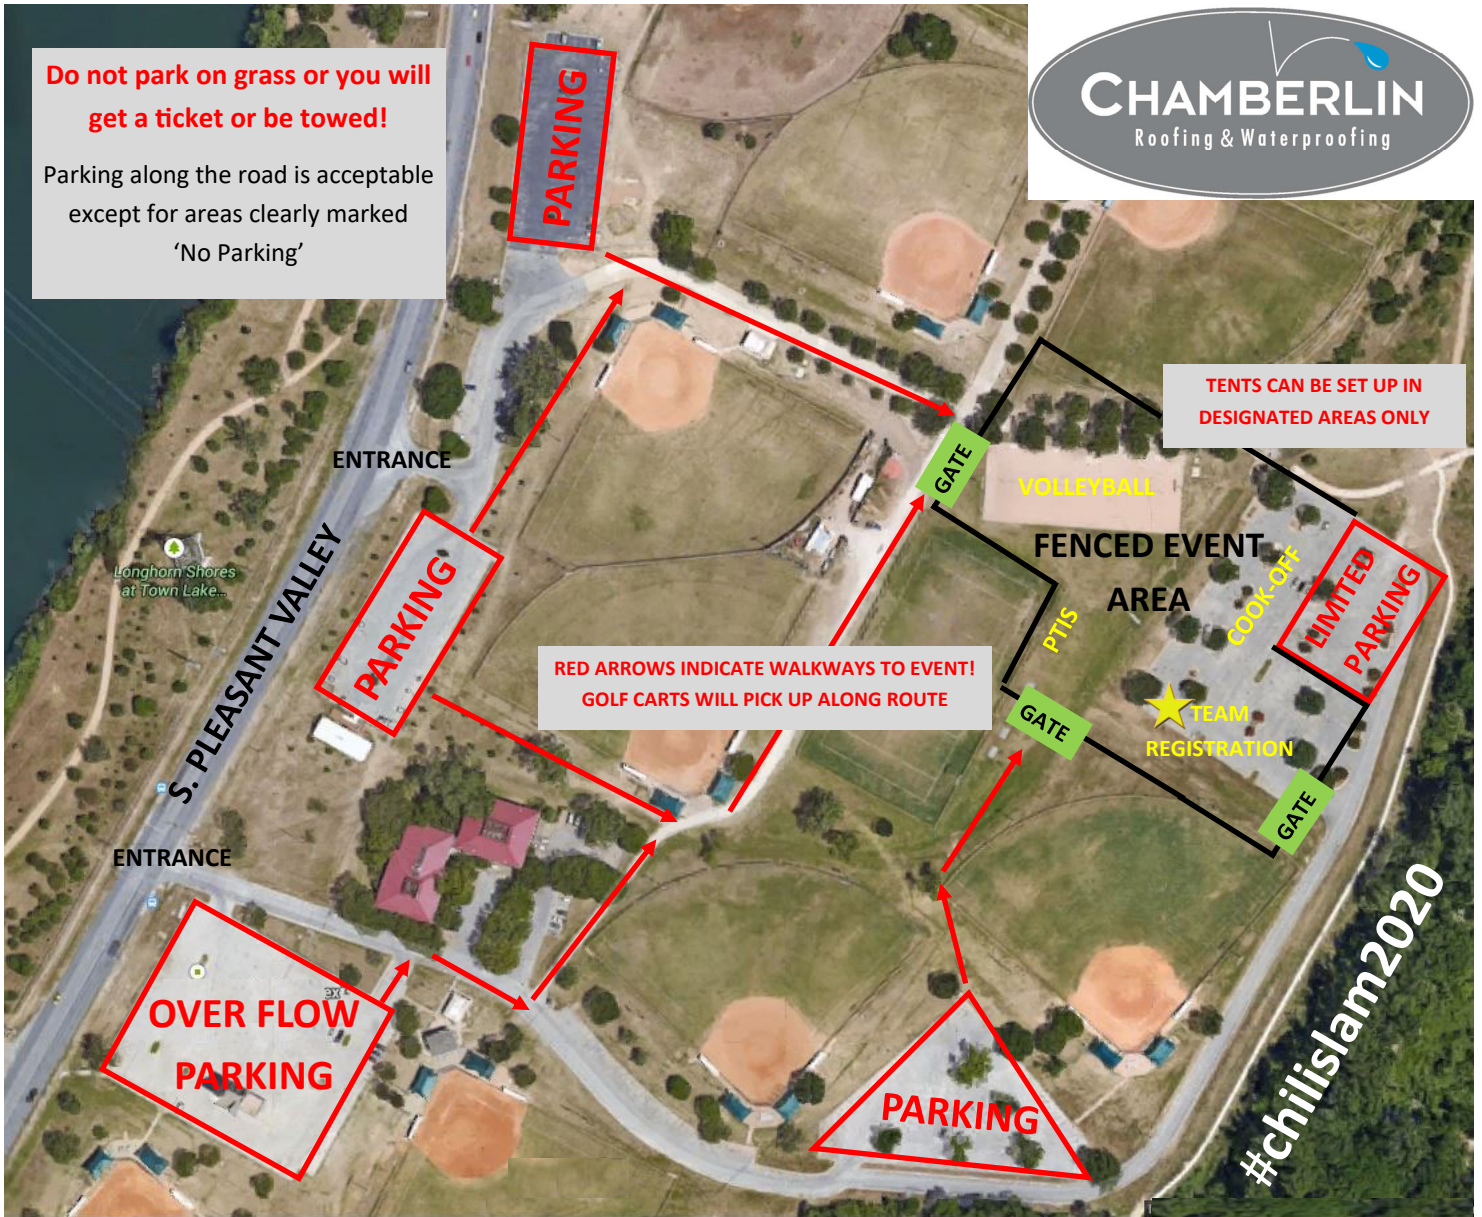

AAFAME CHILI SLAM 4/24/2020

KREIG FIELD 517 S. PLEASANT VALLEY

EVENTS SCHEDULE 11:30AM—6PM OR FINISHED

COOK OFF TEAMS SET UP 7:30AM TO 10:30AM

ALL ATTENDEES MUST BE REGISTERED AT WWW.CHILISLAM.COM

TOP CHILI PEPPER:

Do not park on grass or you will get a ticket or be towed!
 Parking along the road is acceptable except for areas clearly marked 'No Parking'

PLEASE SEE SECURITY IF SOMEONE NEEDS A RIDE!